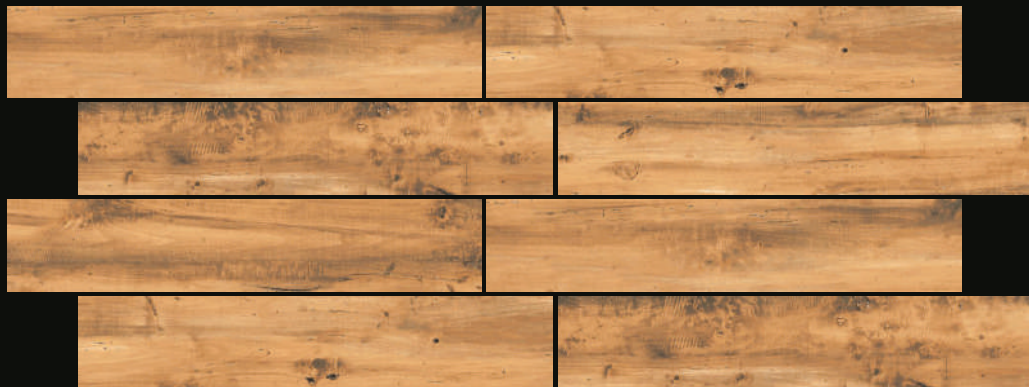

STAIN
RESISTANT

WATER
RESISTANT

9 MM
THICKNESS

Sassari Copper

WOODEN STRIP

1200 X 200 MM

Bosco Maroon

WOODEN STRIP