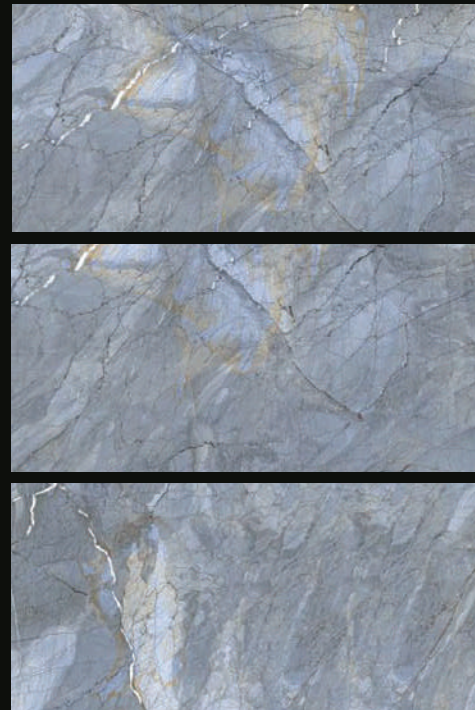

AZURO AZUL

GLOSSY

KERAMICA
Digital Tiles

RANDOM FACE **4**

1200 X 600 MM