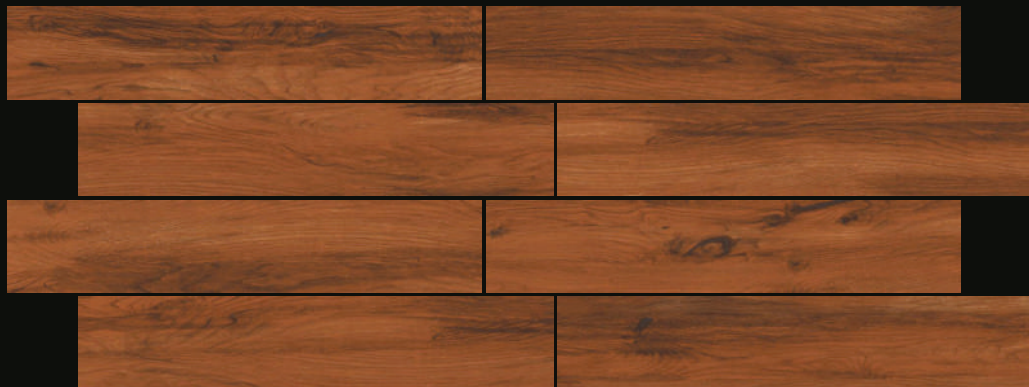

Nature Rose

WOODEN STRIP

1200 X 200 MM