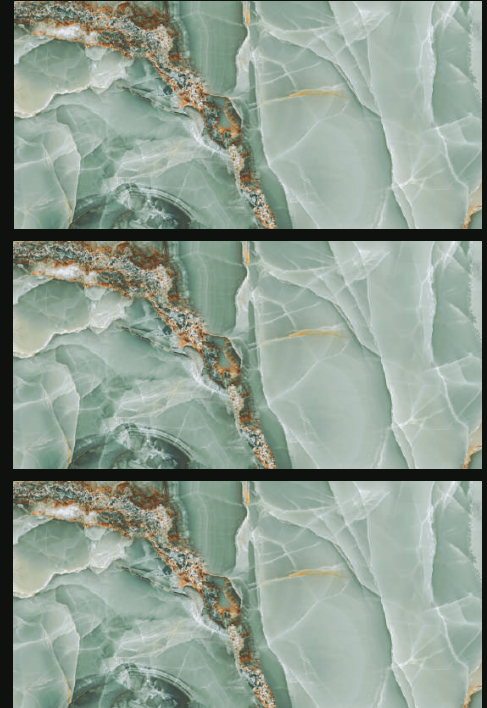

GLOSSY

KERAMICA
Digital Tiles

1200 X 600 MM

Kera Onyx Torque

GLOSSY

Kera Eclips Dark Grey

MATT

Kera Eclips Light Grey